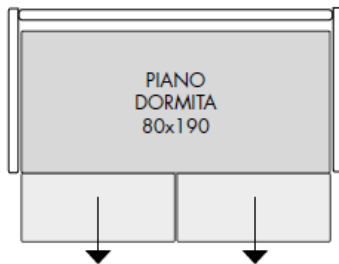

EN

Sofa bed with electro-welded mesh, formed by a metal part, assembled with external parts in agglomerated wood, by means of bayonet joints; single density polyurethane foam padding, produced and assembled according to current UE regulations. Fully removable fabric, eco-leather cover as standard; mattress in polyurethane foam in density 25 (upper mattress 190 x 80 h 14 lower mattress 185 x 73 h 14) back in standard staple fiber. Electro-welded mechanics, the upper bed can be brought forward about 30 cm in order to rearrange the bed; the lower mesh is equipped with a lifting system using a special handle, equipped with a safety system that prevents accidental closure. Mechanism produced by the company ALTAFLEX (ART DUPLEX from 75 ART SPACE from 80). For the container version, drawers are produced by the "Artigianato Italiano" company.

SFODERABILITA'
TOTALE

MATERASSO
H 14 CM

BRACCIOLO
CLASSICO 15 CM

BRACCIOLO
MODERNO 10 CM

Versione DOPPIO LETTO

Optional:
Rete e Materasso Superiore
90 x 200

Materasso Inferiore
73 x 190

Versione DOPPIO CASSETTO

Optional:
Rete e Materasso Superiore
90 x 200

Versione CONTENITORE

Optional:
Rete e Materasso Superiore
90 x 200