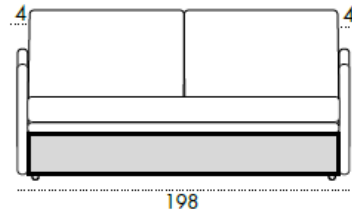

EN

Sofa bed with electro-welded mesh, formed by a metal part, assembled with external parts in agglomerated wood, by means of bayonet joints; single density polyurethane foam padding, produced and assembled according to current UE regulations. Fully removable fabric, eco-leather cover as standard; mattress in polyurethane foam in density 25 (upper mattress 190 x 80 h 14 lower mattress 185 x 73 h 14) back in standard staple fiber. Electro-welded mechanics, the upper bed can be brought forward about 30 cm in order to rearrange the bed; the lower mesh is equipped with a lifting system using a special handle, equipped with a safety system that prevents accidental closure. Mechanism produced by the company ALTAFLEX (ART DUPLEX from 75 ART SPACE from 80). For the container version, drawers are produced by the "Artigianato Italiano" company.

SFODERABILITA'
TOTALE

MATERASSO
H 14 CM

BRACCIOLO
CLASSICO 15 CM

BRACCIOLO
MODERNO 10 CM

Versione DOPPIO LETTO

Optional:
Rete e Materasso Superiore
90 x 200

Materasso Inferiore
73 x 190

Versione DOPPIO CASSETTO

Optional:
Rete e Materasso Superiore
90 x 200

Versione CONTENITORE

Optional:
Rete e Materasso Superiore
90 x 200