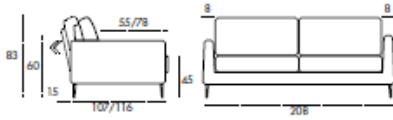

Back cushions, in goose down.

**Springs:** Elastic strap.

**Feet:** In painted metal h 15cm.

Divano 3 Posti

Divano 3 Posti 1 BR

Divano 2 Posti Maxi

Divano 2 Posti Maxi 1 BR

Divano 2 Posti