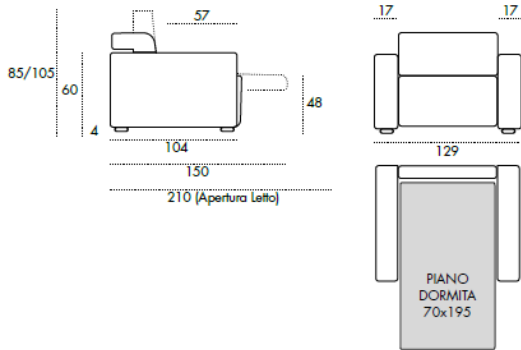

EN

Sofa bed with electro-welded base and with seat surface with straps, foot h 4 cm and mattress h 14. Mechanism without pillow holder, electro-welded mechanics. The opening takes place through a single frontal movement of rotation of the backrest and the transition from the sofa position to the bed position does not require any removal of assembled parts and/or upholstery of the product. Mechanism produced by Altaflex company (MEC PLUS + M14). Seats with electric recliners, backrests with ratchet movement. The structure is composed by a metal part, assembled with external parts in agglomerated wood (plywood and solid wood) by means of bayonet joints, high resilience polyurethane foam padding with different densities produced and assembled according to current UE regulations, with coating in tecnoform on seat cushions density 35 s comfort kg/m2 backrests in density 23s comfort kg/m2. Removable fabric cover. Feet in PVC h 4 as standard. Sofa available only in the bed version.

Poltrona

Div. 2P Maxi

Div. 3P

Div. 3P Maxi