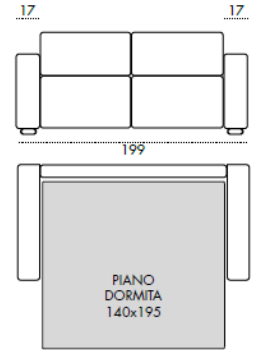

EN

Sofa bed with electro-welded base and with seat surface with straps, foot h 4 cm and mattress h 14. Mechanism without pillow holder, electro-welded mechanics. The opening takes place through a single frontal movement of rotation of the backrest and the transition from the sofa position to the bed position does not require any removal of assembled parts and/or upholstery of the product. Mechanism produced by Altaflex company (MEC PLUS + M14). Seats with electric recliners, backrests with ratchet movement. The structure is composed by a metal part, assembled with external parts in agglomerated wood (plywood and solid wood) by means of bayonet joints, high resilience polyurethane foam padding with different densities produced and assembled according to current UE regulations, with coating in tecnoform on seat cushions density 35 s comfort kg/m2 backrests in density 23s comfort kg/m2. Removable fabric cover. Feet in PVC h 4 as standard. Sofa available only in the bed version.

Poltrona

Div. 2P Maxi

Div. 3P

Div. 3P Maxi