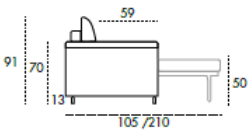

Divano 3 Posti Maxi

MATERASSO 160 X 195 X h14 cm