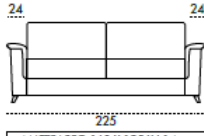

### EN

Sofa bed with electro-welded mesh, seat surface with elastic straps, h 13 foot in painted metal, h 14 mattress mechanism without pillow holder. The opening takes place through a single front rotation movement of the backrest the passage from the sofa position to the bed position does not require any removal of assembled parts and/or upholstery of the mechanism product.

**Sofa available in bed and fix version.**

ARIANNA

Divano 3 Posti Maxi

MATERASSO 160 X 195 X h14 cm

Divano 3 Posti

MATERASSO 140 X 195 X h14 cm

Divano 2 Posti Maxi

MATERASSO 120 X 195 X h14 cm