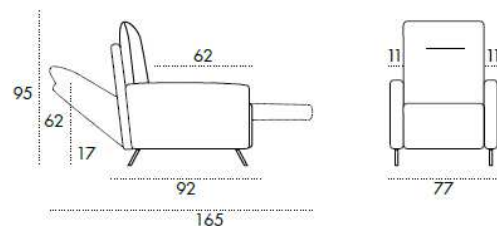

Structure: Made of wood combined with biodegradable raw wood particles, plywood and hardwood fiber panels.

Padding: Polyurethane foam produced and assembled according to current UE regulations, with a layer of acrylic wadding on the cushions, seats in 35S comfort kg/m2 density, back in 25S comfort kg/m2 density.

Version: Manual mechanism as standard.

Feet: Painted steel as standard, h 17 cm.

OPTIONAL: BASE CROSS FEET METAL TYPE

OPTIONAL: ELECTRIC RECLAINER MECHANISM.

BUSSERO