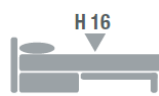

EN

Sofa bed with electro-welded base with seat surface with straps, mattress h 16; mechanism without pillow holder and electro-welded mechanics. The opening takes place through a single frontal movement of rotation of the backrest and the transition from the sofa position to the bed position does not require any removal of assembled parts and/or upholstery of the product. Mechanism produced by LOIUDICE company (CLIO MAX). The structure is composed by a metal part, assembled with external parts in agglomerated wood (multilayer and solid wood) by means of bayonet joints. High resilience polyurethane foam padding with different densities produced and assembled according to current UE regulations, with TECNOFORM covering on the cushions; seat density 35s comfort kg/m³; backrest and armrest density 21 s kg/m³. Fabric upholstery. Feet in PVC h 4 as standard. Sofa available both in the fixed version and in the bed version.

LIFT-UP
OPTIONAL

APERTURA
A RIBALTA
DI SERIE

LAMPADA LED
o USB
OPTIONAL

MATERASSO
H 16 CM
DI SERIE

MATERASSO
SFODERABILE
OPTIONAL

BRACCIOLLO 8 cm
OPTIONAL

Poltrona

Div. 2P Maxi