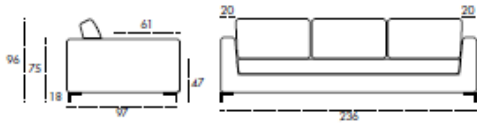

Padding: Seat cushions in density 35s confort kg/m2, covered with linen wadding.

Back cushions, in goose down. Completion padding density 21 kg/m2.

Springs: Elastic strap.

Feet: In painted metal h 18cm.

MINUETTO

Divano 3 Posti Grande

Divano 3 Posti

Divano 2 Posti Maxi

Pouff

Divano 3 Posti Grande - 1 BR

Divano 3 Posti - 1 BR

Divano 2 Posti Maxi - 1 BR

Penisola Grande