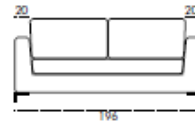

Padding: Seat cushions in density 35s confort kg/m2, covered with linen wadding.

Back cushions, in goose down. Completion padding density 21 kg/m2.

Springs: Elastic strap.

Feet: In painted metal h 18cm.

MINUETTO

Divano 3 Posti Grande

Divano 3 Posti

Divano 2 Posti Maxi

Pouff

Divano 3 Posti Grande - 1 BR

Divano 3 Posti - 1 BR

Divano 2 Posti Maxi - 1 BR

Penisola Grande