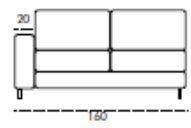

Back cushions, in goose down.

Springs: Elastic strap.

Feet: In painted metal h 14cm.

SIRIO

Divano 3 Posti

Divano 3 Posti 1 BR

Divano 2 Posti

Divano 2 Posti 1 BR