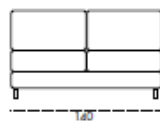

Divano 2 Posti SB