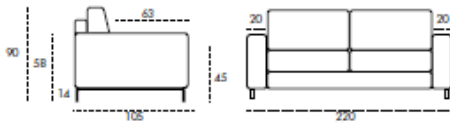

Back cushions, in goose down.

Springs: Elastic strap.

Feet: In painted metal h 14cm.

SIRIO

Divano 3 Posti

Divano 3 Posti 1 BR

Divano 2 Posti

Divano 2 Posti 1 BR