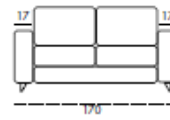

Padding: Seat cushions in density 35s comfort kg / m², covered with a quilt in mixed down.

Back cushions in density 25s kg / m² covered with a quilt in mixed down.

Springs: Elastic strap.

Feet: Painted steel, h 13 cm.

Divano 3 Posti

Divano 3 Posti 1 BR

Divano 2 Posti

Divano 2 Posti 1 BR

Poltroina

Poltroina 1 BR

Poltroina Grande 1 BR

Poltroina S BR