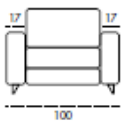

Padding: Seat cushions in density 35s comfort kg / m², covered with a quilt in mixed down.

Back cushions in density 25s kg / m² covered with a quilt in mixed down.

Springs: Elastic strap.

Feet: Painted steel, h 13 cm.

Divano 3 Posti

Divano 3 Posti 1 BR

Divano 2 Posti

Divano 2 Posti 1 BR

Poltroina

Poltroina 1 BR

Poltroina Grande 1 BR

Poltroina S BR

Poltroina Grande S BR

Angolo Quadro

CL

CL Grande

Pouff

Poggiatesta