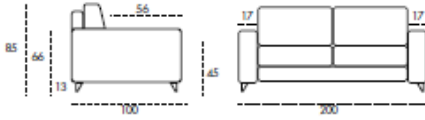

Padding: Seat cushions in density 35s comfort kg / m², covered with a quilt in mixed down.

Back cushions in density 25s kg / m² covered with a quilt in mixed down.

Springs: Elastic strap.

Feet: Painted steel, h 13 cm.

Divano 3 Posti

Divano 3 Posti 1 BR

Divano 2 Posti

Divano 2 Posti 1 BR

Poltroina

Poltroina 1 BR

Poltroina Grande 1 BR

Poltroina S BR