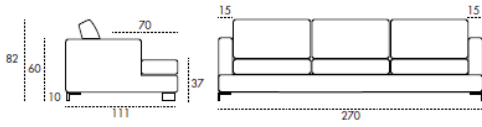

Back cushions, in reversible goose down.

**Springs:** Elastic strap.

**Feet:** Polished, bronzed, black, satin aluminum, h 10cm.

Divano 3 Posti Grande

Divano 3 Posti

Divano 2 Posti Maxi

Poltrona Maxi

Divano 3 Posti 1 BR