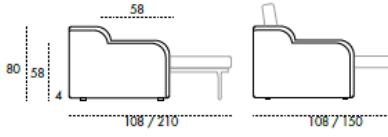

EN

Sofa bed with electro-welded mesh, seat surface with elastic belts, 4 cm high PVC foot, 14 cm high mattress and mechanism without pillow holder. The opening takes place through a single frontal rotation movement of the backrest and the passage from the sofa position to the bed position does not require any removal of assembled parts and/or upholstery of the product. Mechanism produced by the company ALTAFLEX (MEC PLUS + M14). Structure formed by a metal part, assembled with external parts in agglomerated wood (multilayer and solid wood) by means of bayonet couplings. Seat cushions with electric recliners, cushions in 35s comfort density. Back cushions with ratchet movement, backrests in 2513hr density. Armrests in 30s comfort HR density. Fabric cover, completely removable.

Sofa available only in bed version.

Sofa including two standard recliners on all versions.

MORRIS

Divano 3 Posti Maxi

MATERASSO 160 X 195 X h14 cm

Divano 3 Posti

MATERASSO 140 X 195 X h14 cm

Divano 2 Posti Maxi

MATERASSO 120 X 195 X h14 cm

Poltrona

MATERASSO 70 X 195 X h14 cm