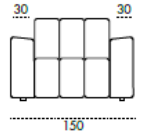

EN

Sofa bed with electro-welded mesh, seat surface with elastic belts, 4 cm high PVC foot, 14 cm high mattress and mechanism without pillow holder. The opening takes place through a single frontal rotation movement of the backrest and the passage from the sofa position to the bed position does not require any removal of assembled parts and/or upholstery of the product. Mechanism produced by the company ALTAFLEX (MEC PLUS + M14). Structure formed by a metal part, assembled with external parts in agglomerated wood (multilayer and solid wood) by means of bayonet couplings. Seat cushions with electric recliners, cushions in 35s comfort density. Back cushions with ratchet movement, backrests in 2513hr density. Armrests in 30s comfort HR density. Fabric cover, completely removable.

Sofa available only in bed version.

Sofa including two standard recliners on all versions.

MORRIS

Divano 3 Posti Maxi

MATERASSO 160 X 195 X h14 cm

Divano 3 Posti

MATERASSO 140 X 195 X h14 cm

Divano 2 Posti Maxi

MATERASSO 120 X 195 X h14 cm

Poltrona

MATERASSO 70 X 195 X h14 cm