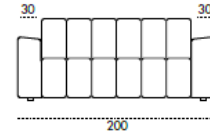

Sofa available only in bed version.

Sofa including two standard recliners on all versions.

MORRIS

Divano 3 Posti Maxi

MATERASSO 160 X 195 X h14 cm

Divano 3 Posti

MATERASSO 140 X 195 X h14 cm

Divano 2 Posti Maxi

MATERASSO 120 X 195 X h14 cm

Poltrona

MATERASSO 70 X 195 X h14 cm