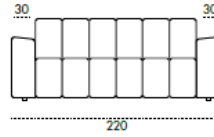

Sofa available only in bed version.

Sofa including two standard recliners on all versions.

MORRIS

Divano 3 Posti Maxi

MATERASSO 160 X 195 X h14 cm

Divano 3 Posti

MATERASSO 140 X 195 X h14 cm

Divano 2 Posti Maxi

MATERASSO 120 X 195 X h14 cm

Poltrona

MATERASSO 70 X 195 X h14 cm