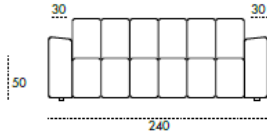

EN

Sofa bed with electro-welded mesh, seat surface with elastic belts, 4 cm high PVC foot, 14 cm high mattress and mechanism without pillow holder. The opening takes place through a single frontal rotation movement of the backrest and the passage from the sofa position to the bed position does not require any removal of assembled parts and/or upholstery of the product. Mechanism produced by the company ALTAFLEX (MEC PLUS + M14). Structure formed by a metal part, assembled with external parts in agglomerated wood (multilayer and solid wood) by means of bayonet couplings. Seat cushions with electric recliners, cushions in 35s comfort density. Back cushions with ratchet movement, backrests in 2513hr density. Armrests in 30s comfort HR density. Fabric cover, completely removable.

Sofa available only in bed version.

Sofa including two standard recliners on all versions.

MORRIS

Divano 3 Posti Maxi

MATERASSO 160 X 195 X h14 cm

Divano 3 Posti

MATERASSO 140 X 195 X h14 cm

Divano 2 Posti Maxi

MATERASSO 120 X 195 X h14 cm

Poltrona

MATERASSO 70 X 195 X h14 cm