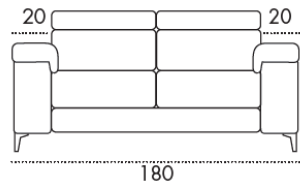

DISPONIBILE ANCHE NELLA VERSIONE FISSA.

EN

Sofa bed with electro-welded mesh and seat surface with straps, mattress h 14, without pillow holder, structure formed by a metal part assembled with external parts in agglomerated wood with bayonet fittings. Backrest equipped with a practical ratchet mechanism with which you can adjust and increase the height of the backrest of the sofa by improving the support of the head. The transition from sofa position to bed position does not require any removal of assembled parts and/or upholstery of the product. Mechanism produced by Styling company (MEC 692). Padding in high resilience polyurethane foam in different densities produced and assembled according to current EU regulations, with coating in Tecnoform on the cushions, seat density 30s comfort kg/m2. Backrests Density 21 kg/m2. Armrests density 18S kg/m2. Upholstery: removable fabric and eco-leather, partially removable leather. Metal feet.

ALSO AVAILABLE IN THE FIXED VERSION.

ARNOLD

POLTRONA

DIVANO 2 POSTI Maxi

DIVANO 3 POSTI

DIVANO 3 POSTI Maxi

DIVANO 2 POSTI Maxi - 1 Braccio

DIVANO 3 POSTI - 1 Braccio

DIVANO 3 POSTI Maxi - 1 Braccio

Penisola DX

Penisola SX

ARNOLD