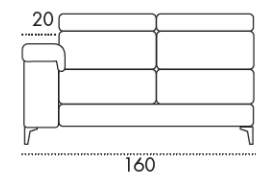

DISPONIBILE ANCHE NELLA VERSIONE FISSA.

EN

Sofa bed with electro-welded mesh and seat surface with straps, mattress h 14, without pillow holder, structure formed by a metal part assembled with external parts in agglomerated wood with bayonet fittings. Backrest equipped with a practical ratchet mechanism with which you can adjust and increase the height of the backrest of the sofa by improving the support of the head. The transition from sofa position to bed position does not require any removal of assembled parts and/or upholstery of the product. Mechanism produced by Styling company (MEC 692). Padding in high resilience polyurethane foam in different densities produced and assembled according to current EU regulations, with coating in Tecnoform on the cushions, seat density 30s comfort kg/m2. Backrests Density 21 kg/m2. Armrests density 18S kg/m2. Upholstery: removable fabric and eco-leather, partially removable leather. Metal feet.

ALSO AVAILABLE IN THE FIXED VERSION.

ARNOLD

POLTRONA

DIVANO 2 POSTI Maxi

DIVANO 3 POSTI

DIVANO 3 POSTI Maxi

DIVANO 2 POSTI Maxi - 1 Braccio

DIVANO 3 POSTI - 1 Braccio

DIVANO 3 POSTI Maxi - 1 Braccio

Penisola DX

Penisola SX

ARNOLD