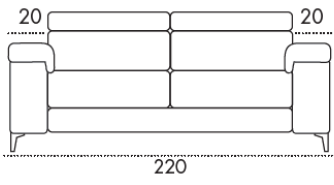

DISPONIBILE ANCHE NELLA VERSIONE FISSA.

EN

Sofa bed with electro-welded mesh and seat surface with straps, mattress h 14, without pillow holder, structure formed by a metal part assembled with external parts in agglomerated wood with bayonet fittings. Backrest equipped with a practical ratchet mechanism with which you can adjust and increase the height of the backrest of the sofa by improving the support of the head. The transition from sofa position to bed position does not require any removal of assembled parts and/or upholstery of the product. Mechanism produced by Styling company (MEC 692). Padding in high resilience polyurethane foam in different densities produced and assembled according to current EU regulations, with coating in Tecnoform on the cushions, seat density 30s comfort kg/m2. Backrests Density 21 kg/m2. Armrests density 18S kg/m2. Upholstery: removable fabric and eco-leather, partially removable leather. Metal feet.

ALSO AVAILABLE IN THE FIXED VERSION.

ARNOLD

POLTRONA

DIVANO 2 POSTI Maxi

DIVANO 3 POSTI

DIVANO 3 POSTI Maxi

DIVANO 2 POSTI Maxi - 1 Braccio

DIVANO 3 POSTI - 1 Braccio

DIVANO 3 POSTI Maxi - 1 Braccio

Penisola DX

Penisola SX

ARNOLD