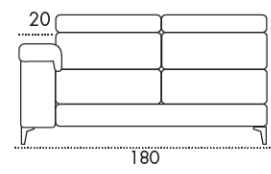

DISPONIBILE ANCHE NELLA VERSIONE FISSA.

EN

Sofa bed with electro-welded mesh and seat surface with straps, mattress h 14, without pillow holder, structure formed by a metal part assembled with external parts in agglomerated wood with bayonet fittings. Backrest equipped with a practical ratchet mechanism with which you can adjust and increase the height of the backrest of the sofa by improving the support of the head. The transition from sofa position to bed position does not require any removal of assembled parts and/or upholstery of the product. Mechanism produced by Styling company (MEC 692). Padding in high resilience polyurethane foam in different densities produced and assembled according to current EU regulations, with coating in Tecnoform on the cushions, seat density 30s comfort kg/m2. Backrests Density 21 kg/m2. Armrests density 18S kg/m2. Upholstery: removable fabric and eco-leather, partially removable leather. Metal feet.

ALSO AVAILABLE IN THE FIXED VERSION.

ARNOLD

POLTRONA

DIVANO 2 POSTI Maxi

DIVANO 3 POSTI

DIVANO 3 POSTI Maxi

DIVANO 2 POSTI Maxi - 1 Braccio

DIVANO 3 POSTI - 1 Braccio

DIVANO 3 POSTI Maxi - 1 Braccio

Penisola DX

Penisola SX

ARNOLD