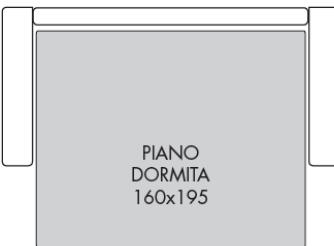

DISPONIBILE ANCHE NELLA VERSIONE FISSA.

EN

Sofa bed with electro-welded mesh and seat surface with straps, mattress h 14, without pillow holder, structure formed by a metal part assembled with external parts in agglomerated wood with bayonet fittings. Backrest equipped with a practical ratchet mechanism with which you can adjust and increase the height of the backrest of the sofa by improving the support of the head. The transition from sofa position to bed position does not require any removal of assembled parts and/or upholstery of the product. Mechanism produced by Styling company (MEC 692). Padding in high resilience polyurethane foam in different densities produced and assembled according to current EU regulations, with coating in Tecnoform on the cushions, seat density 30s comfort kg/m2. Backrests Density 21 kg/m2. Armrests density 18S kg/m2. Upholstery: removable fabric and eco-leather, partially removable leather. Metal feet.

ALSO AVAILABLE IN THE FIXED VERSION.

ARNOLD

POLTRONA

DIVANO 2 POSTI Maxi

DIVANO 3 POSTI

DIVANO 3 POSTI Maxi

DIVANO 2 POSTI Maxi - 1 Braccio

DIVANO 3 POSTI - 1 Braccio

DIVANO 3 POSTI Maxi - 1 Braccio

Penisola DX

Penisola SX

ARNOLD