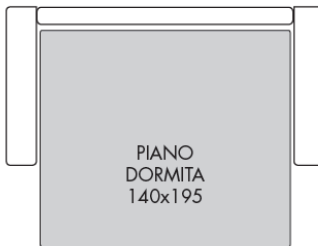

DISPONIBILE ANCHE NELLA VERSIONE FISSA.

EN

Sofa bed with electro-welded mesh and seat surface with straps, mattress h 14, without pillow holder, structure formed by a metal part assembled with external parts in agglomerated wood with bayonet fittings. Backrest equipped with a practical ratchet mechanism with which you can adjust and increase the height of the backrest of the sofa by improving the support of the head. The transition from sofa position to bed position does not require any removal of assembled parts and/or upholstery of the product. Mechanism produced by Styling company (MEC 692). Padding in high resilience polyurethane foam in different densities produced and assembled according to current EU regulations, with coating in Tecnoform on the cushions, seat density 30s comfort kg/m2. Backrests Density 21 kg/m2. Armrests density 18S kg/m2. Upholstery: removable fabric and eco-leather, partially removable leather. Metal feet.

ALSO AVAILABLE IN THE FIXED VERSION.

ARNOLD

POLTRONA

DIVANO 2 POSTI Maxi

DIVANO 3 POSTI

DIVANO 3 POSTI Maxi

DIVANO 2 POSTI Maxi - 1 Braccio

DIVANO 3 POSTI - 1 Braccio

DIVANO 3 POSTI Maxi - 1 Braccio

Penisola DX

Penisola SX

ARNOLD