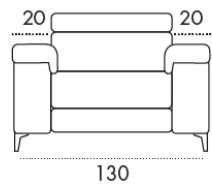

DISPONIBILE ANCHE NELLA VERSIONE FISSA.

EN

Sofa bed with electro-welded mesh and seat surface with straps, mattress h 14, without pillow holder, structure formed by a metal part assembled with external parts in agglomerated wood with bayonet fittings. Backrest equipped with a practical ratchet mechanism with which you can adjust and increase the height of the backrest of the sofa by improving the support of the head. The transition from sofa position to bed position does not require any removal of assembled parts and/or upholstery of the product. Mechanism produced by Styling company (MEC 692). Padding in high resilience polyurethane foam in different densities produced and assembled according to current EU regulations, with coating in Tecnoform on the cushions, seat density 30s comfort kg/m2. Backrests Density 21 kg/m2. Armrests density 18S kg/m2. Upholstery: removable fabric and eco-leather, partially removable leather. Metal feet.

ALSO AVAILABLE IN THE FIXED VERSION.

ARNOLD

POLTRONA

DIVANO 2 POSTI Maxi

DIVANO 3 POSTI

DIVANO 3 POSTI Maxi

DIVANO 2 POSTI Maxi - 1 Braccio

DIVANO 3 POSTI - 1 Braccio

DIVANO 3 POSTI Maxi - 1 Braccio

Penisola DX

Penisola SX

ARNOLD