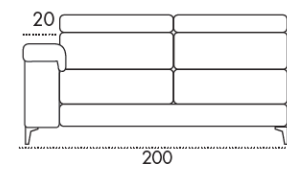

DISPONIBILE ANCHE NELLA VERSIONE FISSA.

EN

Sofa bed with electro-welded mesh and seat surface with straps, mattress h 14, without pillow holder, structure formed by a metal part assembled with external parts in agglomerated wood with bayonet fittings. Backrest equipped with a practical ratchet mechanism with which you can adjust and increase the height of the backrest of the sofa by improving the support of the head. The transition from sofa position to bed position does not require any removal of assembled parts and/or upholstery of the product. Mechanism produced by Styling company (MEC 692). Padding in high resilience polyurethane foam in different densities produced and assembled according to current EU regulations, with coating in Tecnoform on the cushions, seat density 30s comfort kg/m2. Backrests Density 21 kg/m2. Armrests density 18S kg/m2. Upholstery: removable fabric and eco-leather, partially removable leather. Metal feet.

ALSO AVAILABLE IN THE FIXED VERSION.

ARNOLD

POLTRONA

DIVANO 2 POSTI Maxi

DIVANO 3 POSTI

DIVANO 3 POSTI Maxi

DIVANO 2 POSTI Maxi - 1 Braccio

DIVANO 3 POSTI - 1 Braccio

DIVANO 3 POSTI Maxi - 1 Braccio

Penisola DX

Penisola SX

ARNOLD