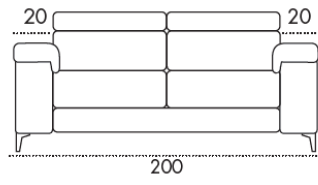

DISPONIBILE ANCHE NELLA VERSIONE FISSA.

EN

Sofa bed with electro-welded mesh and seat surface with straps, mattress h 14, without pillow holder, structure formed by a metal part assembled with external parts in agglomerated wood with bayonet fittings. Backrest equipped with a practical ratchet mechanism with which you can adjust and increase the height of the backrest of the sofa by improving the support of the head. The transition from sofa position to bed position does not require any removal of assembled parts and/or upholstery of the product. Mechanism produced by Styling company (MEC 692). Padding in high resilience polyurethane foam in different densities produced and assembled according to current EU regulations, with coating in Tecnoform on the cushions, seat density 30s comfort kg/m2. Backrests Density 21 kg/m2. Armrests density 18S kg/m2. Upholstery: removable fabric and eco-leather, partially removable leather. Metal feet.

ALSO AVAILABLE IN THE FIXED VERSION.

ARNOLD

POLTRONA

DIVANO 2 POSTI Maxi

DIVANO 3 POSTI

DIVANO 3 POSTI Maxi

DIVANO 2 POSTI Maxi - 1 Braccio

DIVANO 3 POSTI - 1 Braccio

DIVANO 3 POSTI Maxi - 1 Braccio

Penisola DX

Penisola SX

ARNOLD