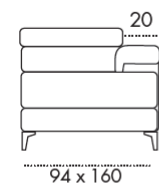

DISPONIBILE ANCHE NELLA VERSIONE FISSA.

EN

Sofa bed with electro-welded mesh and seat surface with straps, mattress h 14, without pillow holder, structure formed by a metal part assembled with external parts in agglomerated wood with bayonet fittings. Backrest equipped with a practical ratchet mechanism with which you can adjust and increase the height of the backrest of the sofa by improving the support of the head. The transition from sofa position to bed position does not require any removal of assembled parts and/or upholstery of the product. Mechanism produced by Styling company (MEC 692). Padding in high resilience polyurethane foam in different densities produced and assembled according to current EU regulations, with coating in Tecnoform on the cushions, seat density 30s comfort kg/m2. Backrests Density 21 kg/m2. Armrests density 18S kg/m2. Upholstery: removable fabric and eco-leather, partially removable leather. Metal feet.

ALSO AVAILABLE IN THE FIXED VERSION.

ARNOLD

POLTRONA

DIVANO 2 POSTI Maxi

DIVANO 3 POSTI

DIVANO 3 POSTI Maxi

DIVANO 2 POSTI Maxi - 1 Braccio

DIVANO 3 POSTI - 1 Braccio

DIVANO 3 POSTI Maxi - 1 Braccio

Penisola DX

Penisola SX

ARNOLD