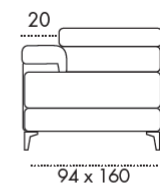

DISPONIBILE ANCHE NELLA VERSIONE FISSA.

EN

Sofa bed with electro-welded mesh and seat surface with straps, mattress h 14, without pillow holder, structure formed by a metal part assembled with external parts in agglomerated wood with bayonet fittings. Backrest equipped with a practical ratchet mechanism with which you can adjust and increase the height of the backrest of the sofa by improving the support of the head. The transition from sofa position to bed position does not require any removal of assembled parts and/or upholstery of the product. Mechanism produced by Styling company (MEC 692). Padding in high resilience polyurethane foam in different densities produced and assembled according to current EU regulations, with coating in Tecnoform on the cushions, seat density 30s comfort kg/m2. Backrests Density 21 kg/m2. Armrests density 18S kg/m2. Upholstery: removable fabric and eco-leather, partially removable leather. Metal feet.

ALSO AVAILABLE IN THE FIXED VERSION.

ARNOLD

POLTRONA

DIVANO 2 POSTI Maxi

DIVANO 3 POSTI

DIVANO 3 POSTI Maxi

DIVANO 2 POSTI Maxi - 1 Braccio

DIVANO 3 POSTI - 1 Braccio

DIVANO 3 POSTI Maxi - 1 Braccio

Penisola DX

Penisola SX

ARNOLD