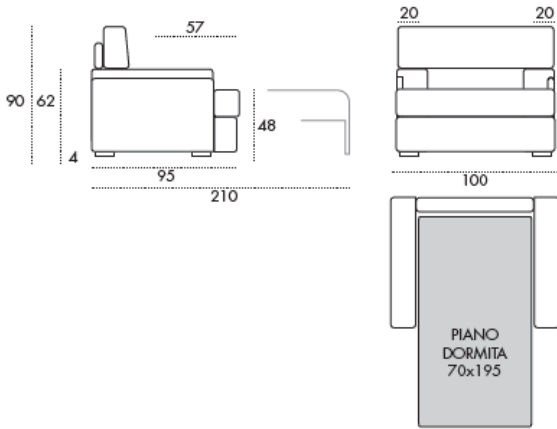

EN

Sofa bed with electro-welded base and seat surface with straps, foot h 4 cm and mattress h 14. Mechanism with pillow holder and electro-welded mechanism. The opening takes place through a single front rotation movement of the backrest and the passage from the sofa position to the bed position does not require any removal of assembled parts and/or upholstery of the product. Mechanism produced by STYLING company (MEC 692). Structure formed by a metal part, assembled with external parts in agglomerated wood (multilayer and solid wood) by means of bayonet couplings. Padding in high resilience differentiated density polyurethane foam produced and assembled according to current EU regulations, with tecnoform covering on the seat cushions density 30s comfort kg/m², backrest in polyurethane DS 21s kg/m³, arm density 18s kg/m³. Removable fabric cover. Feet inserted into the net. Sofa available only in the bed version.

LIFT-UP
OPTIONAL

PORTAGUANCIALE
DI SERIE

PORTAGUANCIALE
CON CERNIERA
OPTIONAL

APERTURA
A RIBALTA
DI SERIE

LAMPADA LED
o USB
OPTIONAL

SFODERABILITA'
TOTALE
DI SERIE

MATERASSO
H 14 CM
DI SERIE

MATERASSO
SFODERABILE
OPTIONAL

Poltrona

Div. 2P Maxi

Div. 3P

Div. 3P Maxi