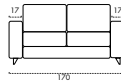

Divano 2 posti 2 Seater Sofa
Canapé 2 places